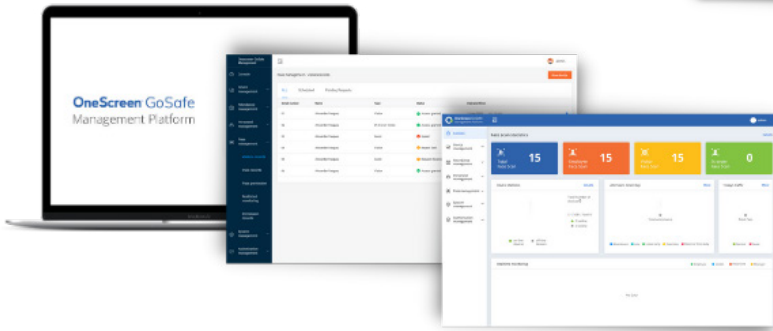

## Securely manage your entryway.

More than a temperature scanner, it adapts to your entryway management needs.

1. Securely scan temperatures in less than a second
2. Accurately measure temperatures within 0.9 F
3. 99% accurate facial recognition without mask
4. Reliably detect for a wide variety of mask styles
5. Free, unlimited help & training

Table Top

Wall Mount

Vertical Stand

Phone: 800.821.4430  
Email: [order@aaasolutions.com](mailto:order@aaasolutions.com)  
Web: [aaasolutions.com](http://aaasolutions.com)

OneScreen GoSafe Pro can prevent people with elevated temperature or no mask from entering your offices, schools, hospitals & public spaces.

## Advanced Management Console

AI-enabled system that provides ever-smarter insight from your data