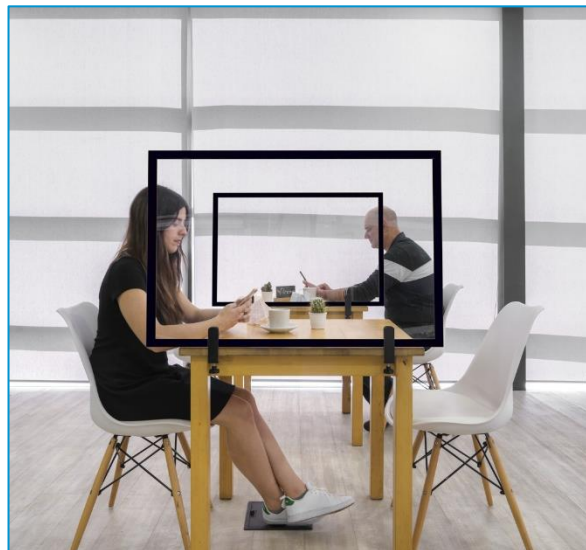

## PROTECTOR SERIES GLASS WOOD DESKTOP

Divide and protect with transparency

Due to the COVID-19 pandemic, social distancing and personal protection have become the new norm in order to stay safe. MasterVision introduces to you the Protector Series, designed specifically to protect you in public spaces.

The Transparent Glass Desktop Divider allows users to stay protected while maintaining visibility. This is an Ideal product for desks and tables across multiple areas such as offices, restaurants and other public settings. This product features a wood frame and a pair of robust clamps which attach to the tabletop or desktop.

### Key Features:

- Tempered glass for increased safety
- Slim wood frame
- Metal Clamps included
- Easily installed onto desks or tables with a maximum thickness of 1.4"
- Writable glass dry-erase surface to display notes and ideas
- Easy to clean, sanitize, and disinfect
- Limited Lifetime Surface Warranty