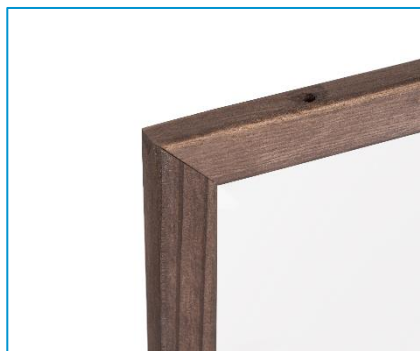

Product & Packaging Details:

Code	Description	Size W x H (in)	Pack	UPC	ITF	Package Size (in)	Net Weight (lbs)	Gross Weight (lbs)
GL07016201	Glass Rustic Desktop	35.43 x 23.62	1	560375001731	1560375001731	40.94 x 25.59 x 0.98	13.89	15.43
GL34016201	Glass Rustic Desktop	40.94 x 27.55	1	560375001748	1560375001748	46.85 x 29.53 x 1.10	18.30	20.28
GL08016201	Glass Rustic Desktop	47.24 x 35.43	1	560375001755	1560375001755	53.15 x 37.60 x 1.10	26.68	29.54
GL07011601	Glass Black Desktop *	35.43 x 23.62	1	560375001762	1560375001762	40.94 x 25.59 x 0.98	13.89	15.43
GL07016601	Glass White Desktop *	35.43 x 23.62	1	560375001779	1560375001779	40.94 x 25.59 x 0.98	13.89	15.43
GL07019701	Glass Natural Desktop	35.43 x 23.62	1	560375001786	1560375001786	40.94 x 25.59 x 0.98	13.89	15.43
PE4104.10	Inkstring Marker Assorted	5.51 x 0.86	3 x 10	35603750299371	35603750299371	6.69 x 6.49 x 4.72	2.53	2.60
PE4304.1	Inkstring Marker Assorted	5.51 x 0.86	12	15603750299858	15603750299858	5.55 x 5.23 x 1.77	0.79	0.86

* Black and White Wood Frame for interior use only