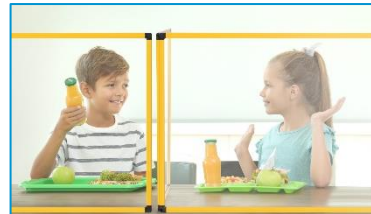

Product & Packaging Details:

Code	Description	Size W x H (in)	Pack	UPC	ITF	Package Size (in)	Net Weight (lbs)	Gross Weight (lbs)
GL07209101	Duo Glass Desktop	35.43 x 23.62 + 17.71 x 23.62	1	560375001793	15603750017933	40.94 x 25.59 x 0.98	15.21	16.75
GL07209501	Duo Glass Desktop GR	35.43 x 23.62 + 17.71 x 23.62	1	560375001915	15603750019159	40.94 x 25.59 x 0.98	16.09	17.64
GL07209401	Duo Glass Desktop YL	35.43 x 23.62 + 17.71 x 23.62	1	560375001892	15603750018923	40.94 x 25.59 x 0.98	16.09	17.64
GL07209201	Duo Glass Desktop RD	35.43 x 23.62 + 17.71 x 23.62	1	560375001823	15603750018237	40.94 x 25.59 x 0.98	16.09	17.64
GL07209301	Duo Glass Desktop BL	35.43 x 23.62 + 17.71 x 23.62	1	560375001854	15603750018541	40.94 x 25.59 x 0.98	16.09	17.64
GL07209001	Duo Glass Desktop BK	35.43 x 23.62 + 17.71 x 23.62	1	560375001939	15603750019395	40.94 x 25.59 x 0.98	16.09	17.64
GL08209101	Duo Glass Desktop	47.24 x 35.43 + 23.62 x 35.43	1	560375001809	15603750018039	53.15 x 37.60 x 1.10	27.12	29.98
GL08209501	Duo Glass Desktop GR	47.24 x 35.43 + 23.62 x 35.43	1	560375001922	15603750019227	53.15 x 37.60 x 1.10	27.12	29.98
GL08209401	Duo Glass Desktop YL	47.24 x 35.43 + 23.62 x 35.43	1	560375001908	15603750019081	53.15 x 37.60 x 1.10	27.12	29.98
GL08209201	Duo Glass Desktop RD	47.24 x 35.43 + 23.62 x 35.43	1	560375001830	15603750018305	53.15 x 37.60 x 1.10	27.12	29.98
GL08209301	Duo Glass Desktop BL	47.24 x 35.43 + 23.62 x 35.43	1	560375001885	15603750114413	53.15 x 37.60 x 1.10	27.12	29.98
GL08209001	Duo Glass Desktop BK	47.24 x 35.43 + 23.62 x 35.43	1	560375001946	15603750019463	53.15 x 37.60 x 1.10	27.12	29.98
PE4104.10	Inkstring Marker Assorted	5.51 x 0.86	3 x 10	35603750299371	35603750299371	6.69 x 6.49 x 4.72	2.53	2.60
PE4304.1	Inkstring Marker Assorted	5.51 x 0.86	12	15603750299858	15603750299858	5.55 x 5.23 x 1.77	0.79	0.86