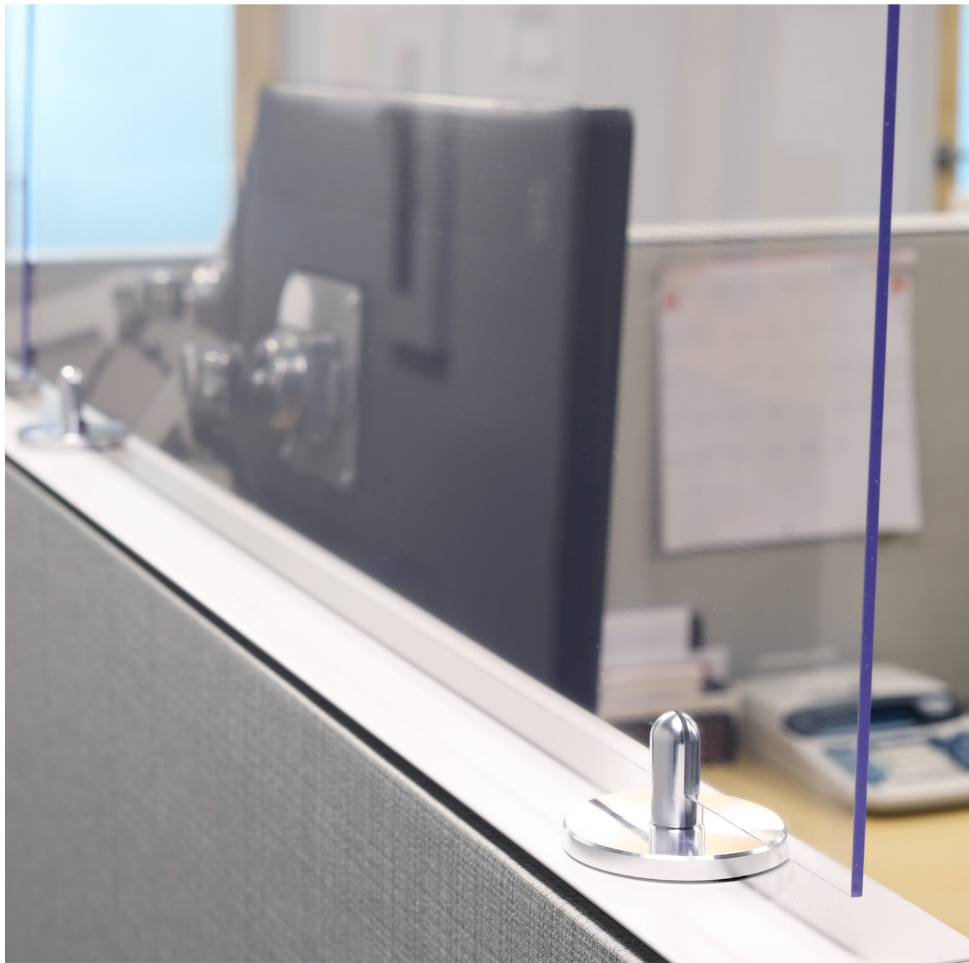

# EZ-GRIP SNEEZE GUARD & DIVIDER SOLUTIONS

*Gain maximum visibility with our low profile Ez-Grip sneeze guard kits with Gyford Décor aluminum bases and Rowmark clear acrylic that's easy to clean and disinfect. Our Ez-Grip sneeze guards are available with two mounting options: holes in the base that can be permanently mounted with screws or a solid base for semi-permanent mounting with high-power magnets.*

Ez-Grip Magnetic Barrier