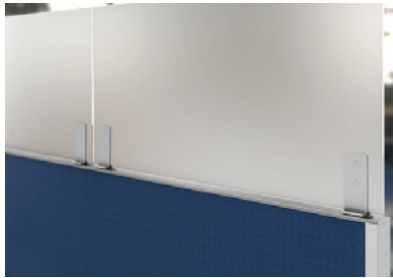

# ENWORK SKYLINE

Instantly add height to panels and workstations.

Skyline Panel Topper

Skyline Side Screen

Skyline Back Screen

### Panel Topper Details

- Magnetic Panel Topper instantly adds height without defacing surfaces.
- 12", 16", & 24"H; 24", 30", 36", 42", 48", 54", 60"W.
- Screens are available in three acoustic colors, or frosted and clear acrylic. Brackets are standard in three paint colors.
- Can attach to any magnetic material to create space division quickly, without defacing surfaces.

### Side Screen Details

- Side-to-Side Screen is ideal for non-magnetic panels and other surfaces.
- 16" & 24"H; 24", 28", 30", 34"W.
- Side Screens are undersized 2". 28" and 34" screens extend 4" off front of worksurface.
- Panels are frosted or clear acrylic. Brackets standard in three paint colors.
- Available attachment options with double sided tape or clamp and knob front bracket.

### Back Screen Details

- Add privacy and protection along back edge of surfaces.
- 16" & 24"H; 36", 42", 48", 54", 60"W.
- Attached with double sided tape for easy install.
- Undersized 1 1/8" for use with height adjustable surfaces.