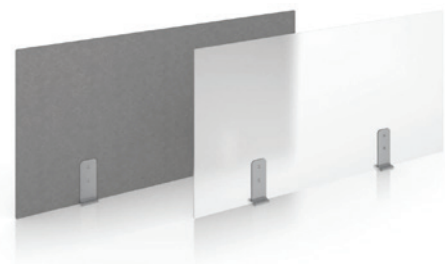

# ENWORK SKYLINE

Instantly add height to panels and workstations.

Skyline Panel Topper

Skyline Side Screen

Skyline Back Screen

### Panel Topper Details

- Magnetic Panel Topper instantly adds height without defacing surfaces.
- 12", 16", & 24"H; 24", 30", 36", 42", 48", 54", 60"W.
- Screens are available in three acoustic colors, or frosted and clear acrylic. Brackets are standard in three paint colors.
- Can attach to any magnetic material to create space division quickly, without defacing surfaces.

### Side Screen Details

- Side-to-Side Screen is ideal for non-magnetic panels and other surfaces.
- 16" & 24"H; 24", 28", 30", 34"W.
- Side Screens are undersized 2". 28" and 34" screens extend 4" off front of worksurface.
- Panels are frosted or clear acrylic. Brackets standard in three paint colors.
- Available attachment options with double sided tape or clamp and knob front bracket.

### Back Screen Details

- Add privacy and protection along back edge of surfaces.
- 16" & 24"H; 36", 42", 48", 54", 60"W.
- Attached with double sided tape for easy install.
- Undersized 1 1/8" for use with height adjustable surfaces.