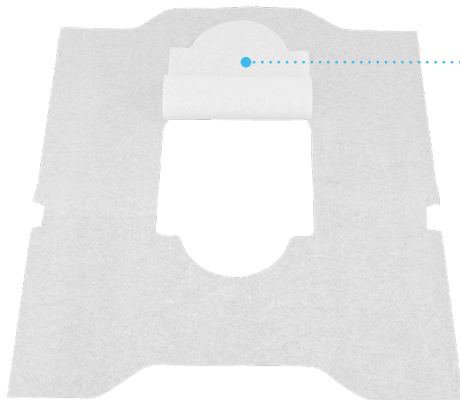

By design, the EvoGen NT toilet seat cover utilizes the highest quality flushable paper for a superior sanitary barrier.

Customers expect hands-free technology in the restroom. It's time the toilet seat cover joins the higher level of customer expectation. That's Evogen NT — hands-free satisfaction.

The first and ONLY hands-free toilet seat cover system.

EVOKEN® NT TOILET SEAT COVER SYSTEM

Toilet Seat Cover Dispenser

- No Touch – hands free dispensing
- Dispenses one toilet seat cover at a time
- Enclosed cover ensures clean and sanitary toilet seat cover
- Eliminates plumbing problems caused by malicious use - patrons glomming a handful from an open dispenser
- Empty indicator
- Easy front load access for refill
- Similar foot print to existing dispensers
- Improves the image of the restroom
- Extended battery life – only operates when dispensing (uses 4 “AA” batteries)
- Proprietary capability utilizing magnetic technology

Item #	Description	Selling Unit
EVNT1-W	White ABS, 16.14" x 12" x 2" , 3.35 lbs	1 ea

Toilet Seat Covers

- Thicker and heavier paper for superior sanitary barrier
- Unfolded and “ready-to-use” direct from dispenser
- No tabs to tear reducing time, embarrassing noise, and waste resulting from either tearing the seat cover and/or dispensing more than one.
- Auto flush tongue flushes seat cover down with the water