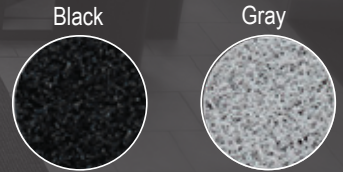

# Jasper #175

OUTDOOR MATS | Preferred ★★★★★

Jasper is an effective scraper mat that removes wet and dry soils at the door, up to 500 visitors per day.

#### FEATURES

- For outdoor/indoor entrance and lobby with medium traffic
- Cut pile mat made of strong nylon scraping fibers
- Slim profile facilitates the opening of doors
- 2 attractive colors that fits most decors
- Easy to clean, only use a wet and dry vacuum and/or shake off
- Because of its unique conception, this mat will keep its scrapping capabilities even on rough conditions for a long period of time.